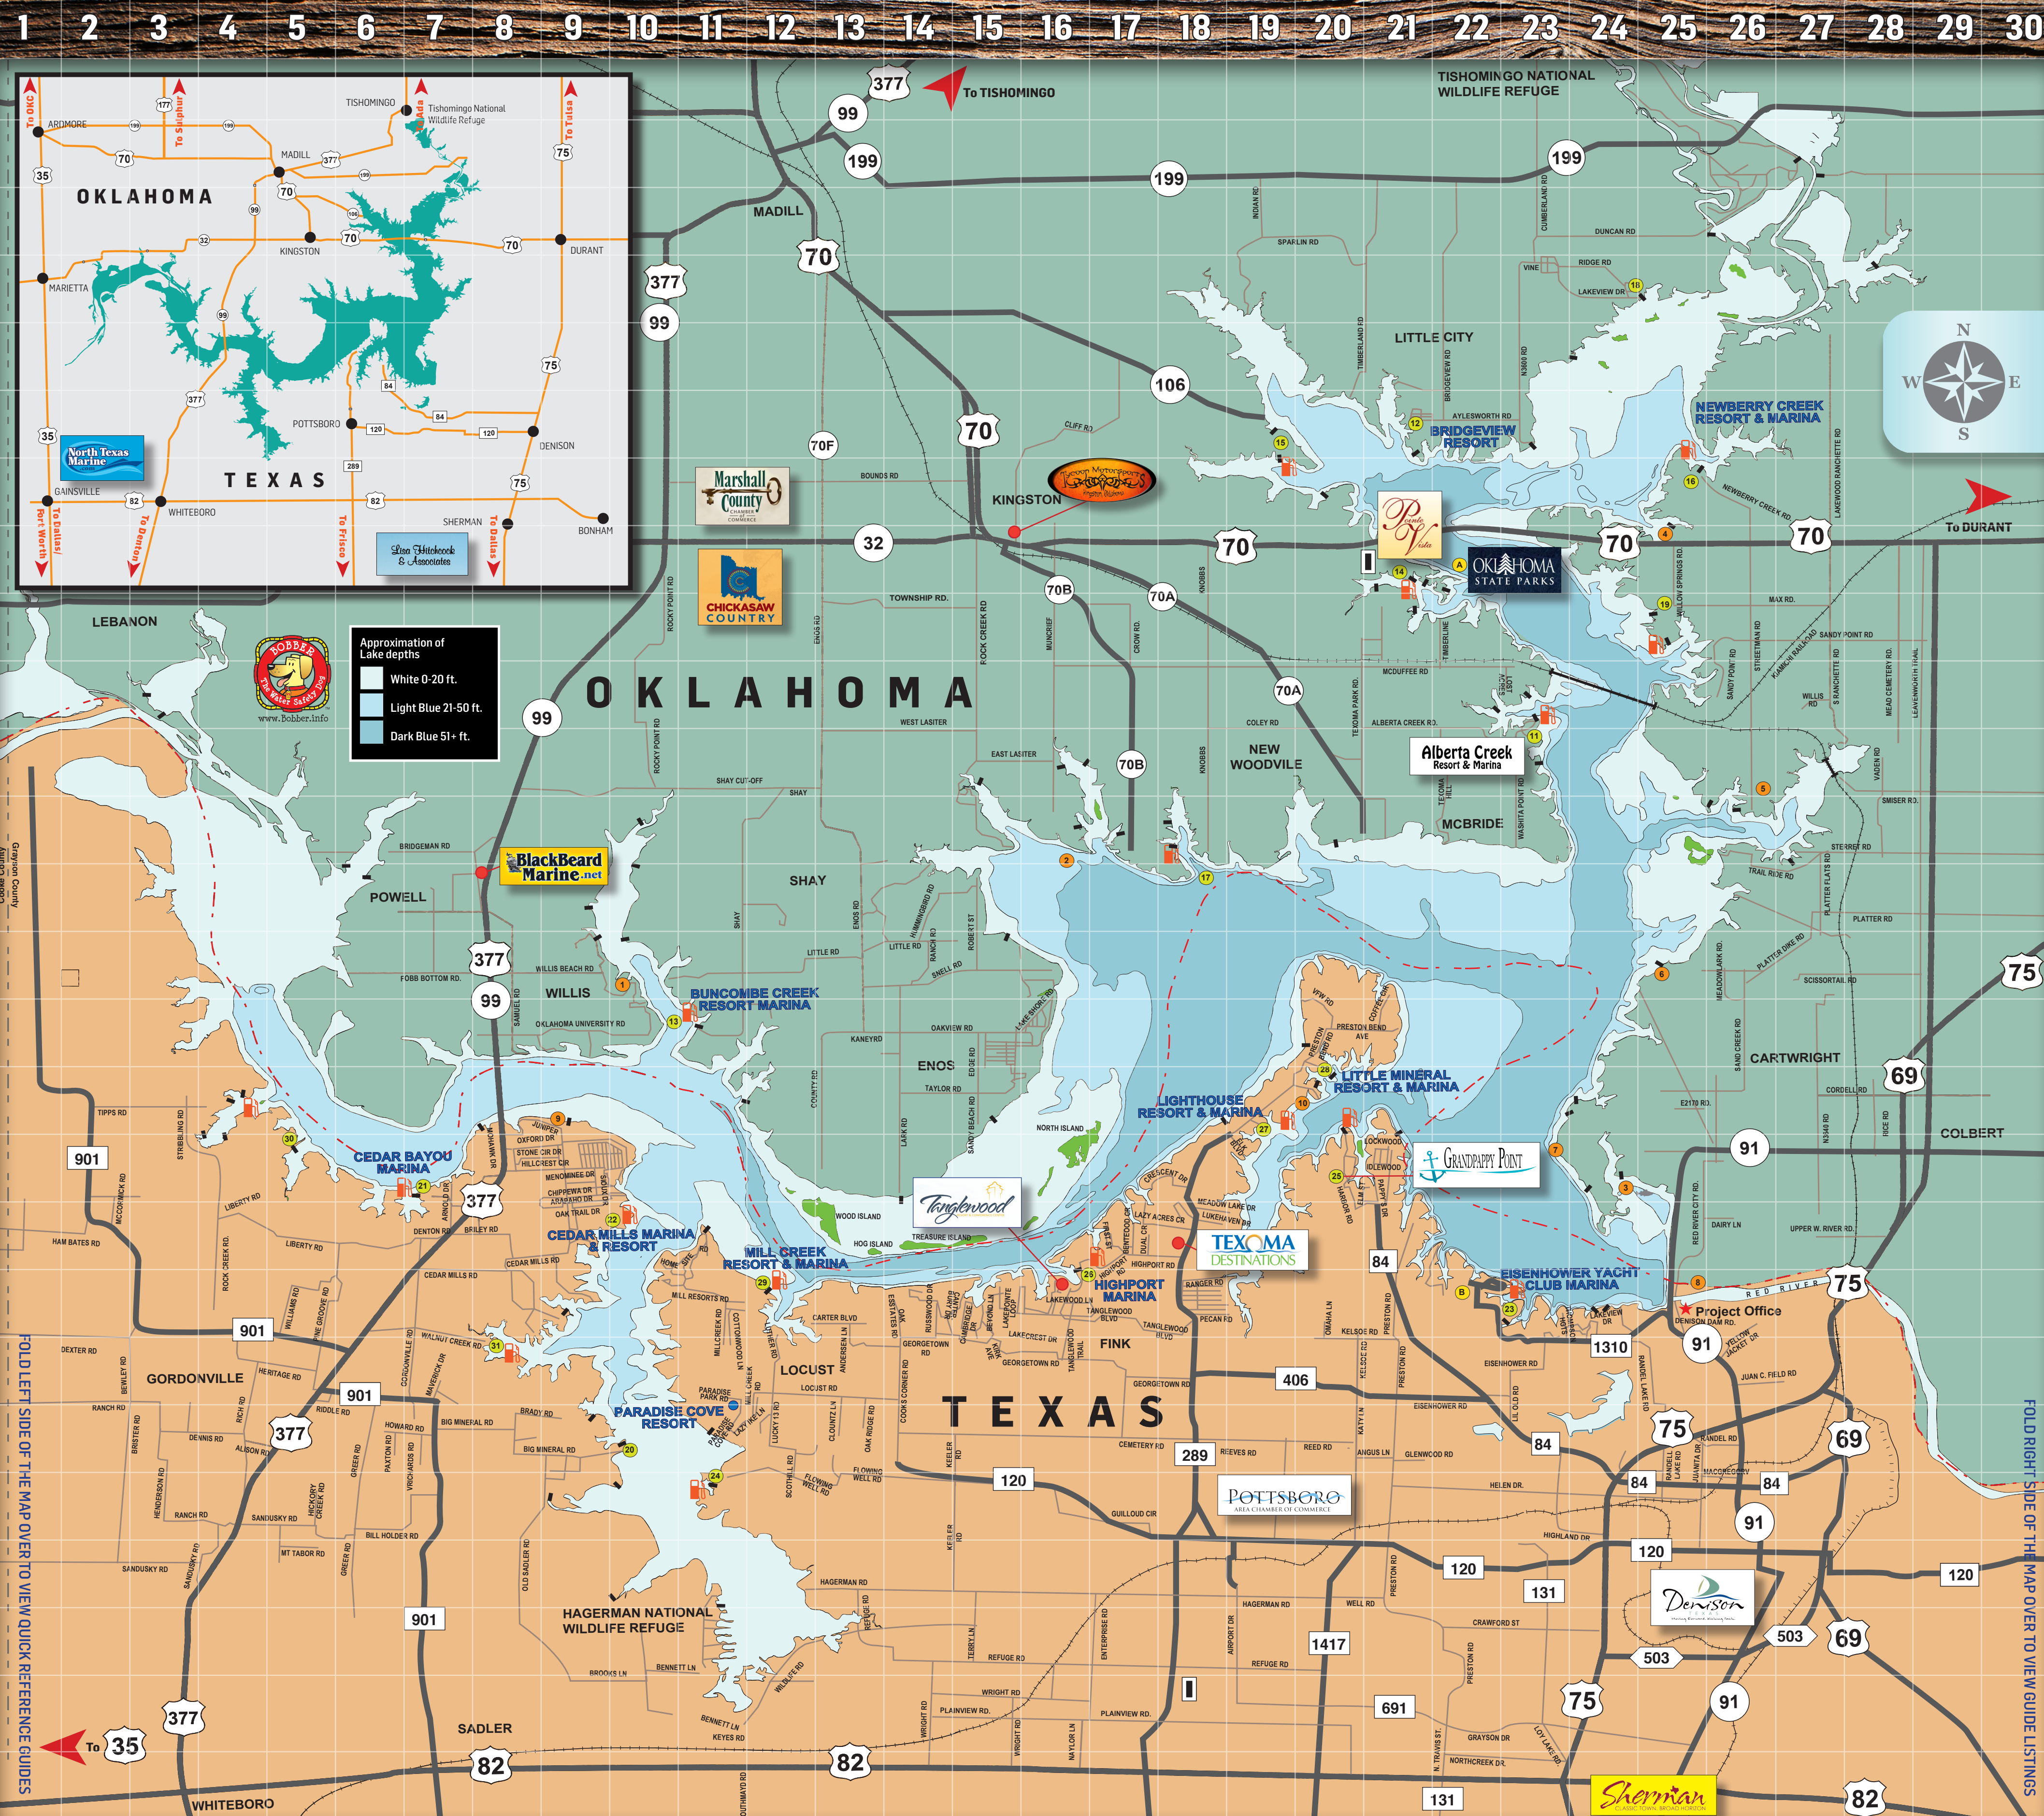

A
B
C
D
E
F
G
H
I
J
K
L
M
N
O
P
Q
R
S
T
U
V
W
X
Y
Z

A
B
C
D
E
F
G
H
I
J
K
L
M
N
O
P
Q
R
S
T
U
V
W
X
Y
Z

Approximation of Lake depths

- White 0-20 ft.
- Light Blue 21-50 ft.
- Dark Blue 51+ ft.

FOLD LEFT SIDE OF THE MAP OVER TO VIEW QUICK REFERENCE GUIDES

FOLD RIGHT SIDE OF THE MAP OVER TO VIEW GUIDE LISTINGS

1 2 3 4 5 6 7 8 9 10 11 12 13 14 15 16 17 18 19 20 21 22 23 24 25 26 27 28 29 30